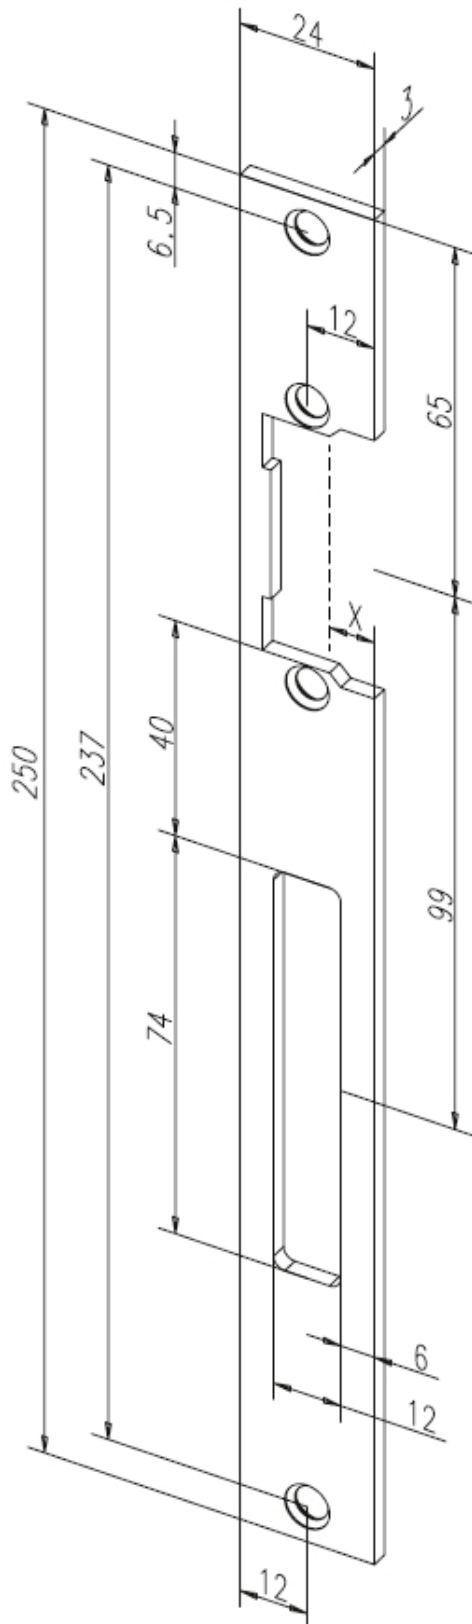

effeff 690 HZ Длинная накладка открытого типа, PROFIX 2 Flat striking plate no. 690 ProFix 2

Длинная накладка с направляющей

ProFix 2 flat striking plate with latch bolt aperture and dead bolt cutout.

Technical attributes	
Length	250 mm
Width	24 mm
Thickness	3 mm
Dead bolt cutout	Yes
Keep guide am Türöffner	Yes

Surface	DIN direction	Order no.
35 Stainless steel	1 Universal	-----69035-01

Current strike strike-plate combinations

Model	Order no.	
118E.13	118E.13689	** ***
116E.13	116E.13689	** ***
143.23	143.23-689	** ***

** = Surface
*** = voltage variant and DIN-direction

The calculation of the X-dimension can be found on page 6.